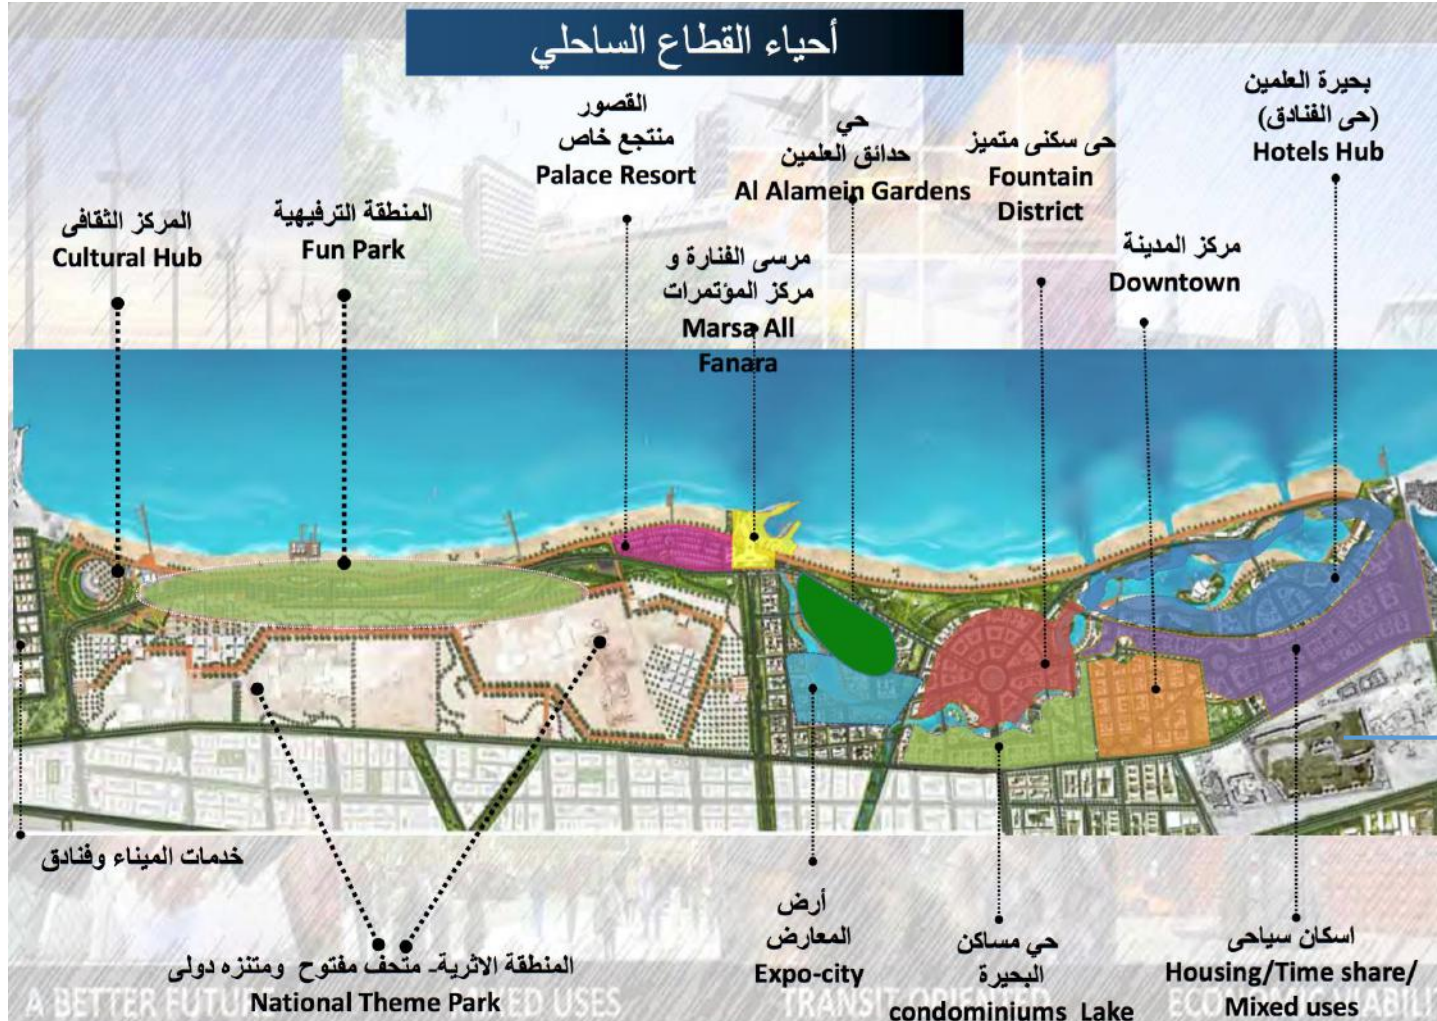

GOLF

BAY

NEW PHASE
JUNE 2019

Golf Porto 
Marina

Welcome To

YOUR TROPICAL HUB

GOLF BAY NEW PHASE

Golf Porto 
Marina

STRATEGIC LOCATION

In the midst of the North Coast, next to El-Alamein New City, lies “Golf Porto Marina”.

“Golf Porto Marina” is the new North Coast hub strategically located between all attractions.

YOUR ULTIMATE LIVING EXPERIENCE

In a very strategic location, sets the new phase of GOLF BAY in the heart of Golf Porto Marina.

Golf Porto
Marina

**GOLF
BAY** NEW PHASE

Golf Porto
Marina

OWN YOUR UNIT

PRICES START FROM

280,000 EGP

**FACTS ABOUT
GOLF PORTO MARINA**

All year around International Carnivals are one of the main signatures of Golf Porto Marina.

Golf Bay – New Phase overlooks all of this hype and in the middle of all festive energy happening in Golf Porto Marina.